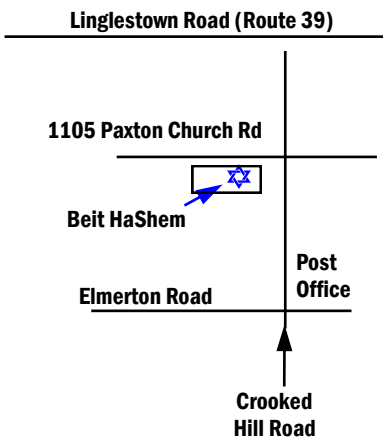

## Monthly Activity Calendar

**MESSIANIC SYNAGOGUE  
BEIT HASHEM**

**Meets at:**  
1105 Paxton Church Rd.  
Harrisburg, PA 17110

**Phone: 717-651-5330**

**Website:**  
[www.BeitHaShem.org](http://www.BeitHaShem.org)